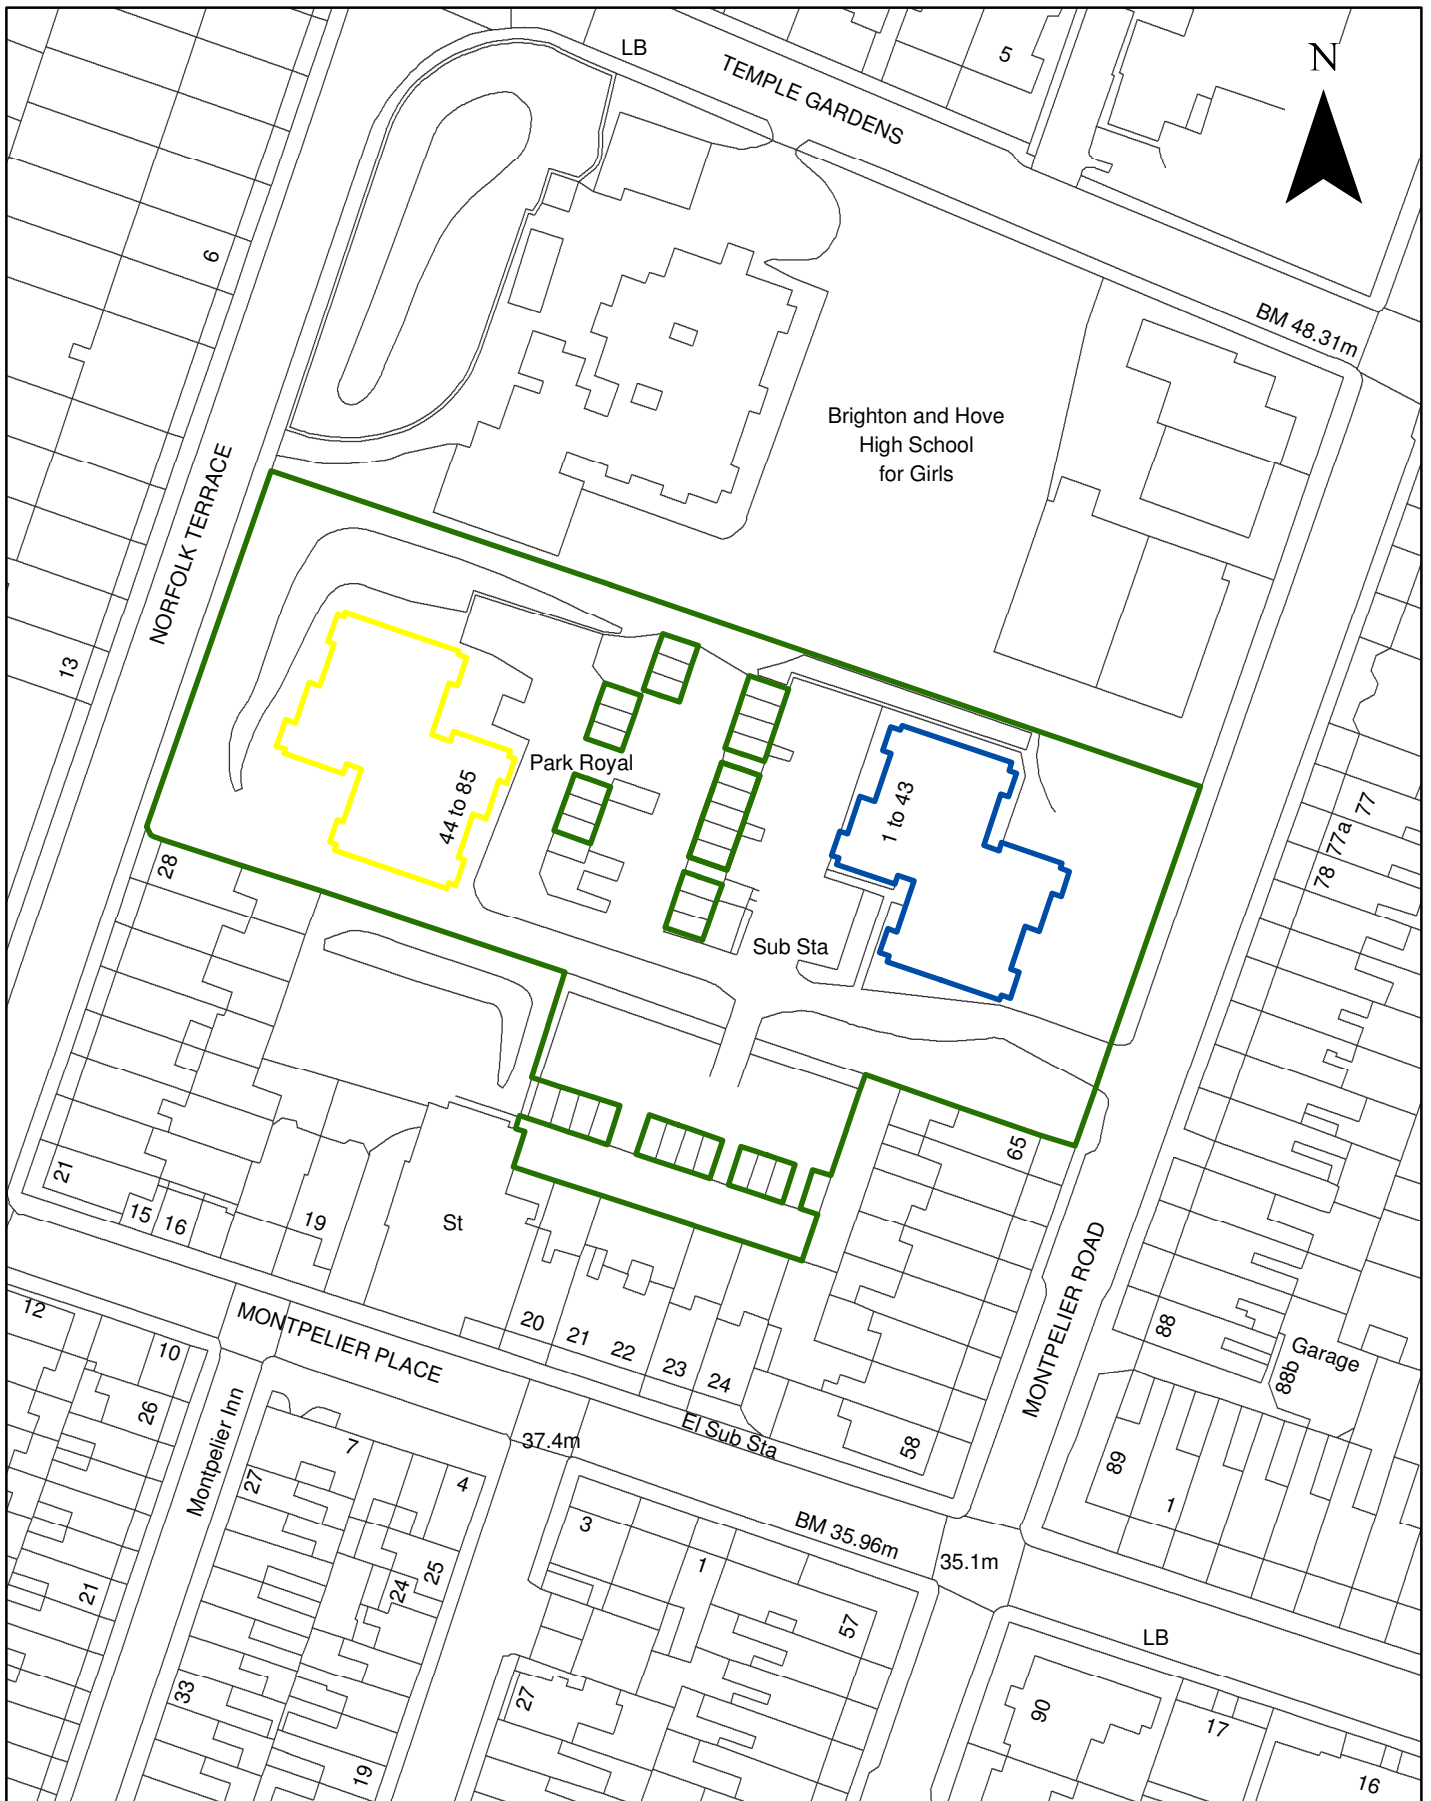

# Flats 1 to 43 , Park Royal, 66 Montpelier Road, Brighton.

**Scale: 1:1,000**

- Park Royal Estates Boundary
- Block 44 to 85
- Block 1 to 43